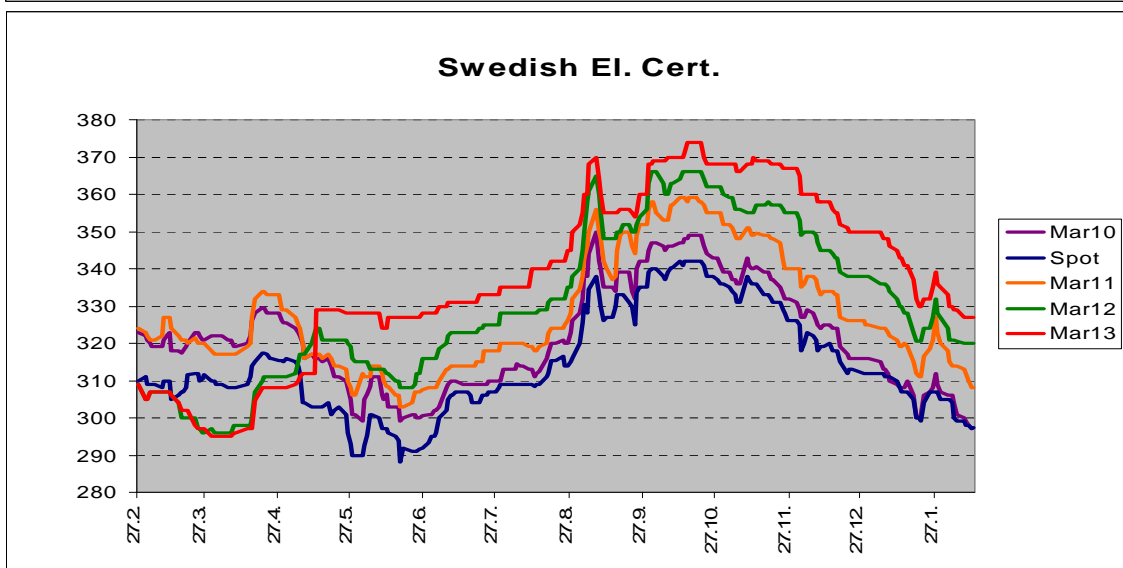

Green Markets Week 06 – 2010

Swedish el-certificates:

Spot and Mar-10 dropped below SEK 300 this week as the downward trend continued. Also this week, market depth has been thin across the curve. Especially at the back end of the curve there is hardly been any activity. The Mar-10/Mar-11 spread has narrowed to SEK 10.

According to STEM, the average price of certificates the last 12 months is SEK 293.29. The total number of tradable certificates is 20.322 million.

We estimate the total volume traded to about 250 000 certificates this week.

Main activity was in spot, Mar-10 and Mar-11.

Product	Bid	Ask	Last	Close	Product	Bid	Ask	Last	Close
Spot	297.00	299.00	297.00	297.00	Mar-12	317.00	323.00	320.50	320.50
Mar-10	297.00	299.00	297.00	297.00	Mar-13	324.00	329.00	329.00	329.00
Mar-11	307.00	310.00	307.00	307.00	Mar-14	329.00	336.00	335.00	335.00