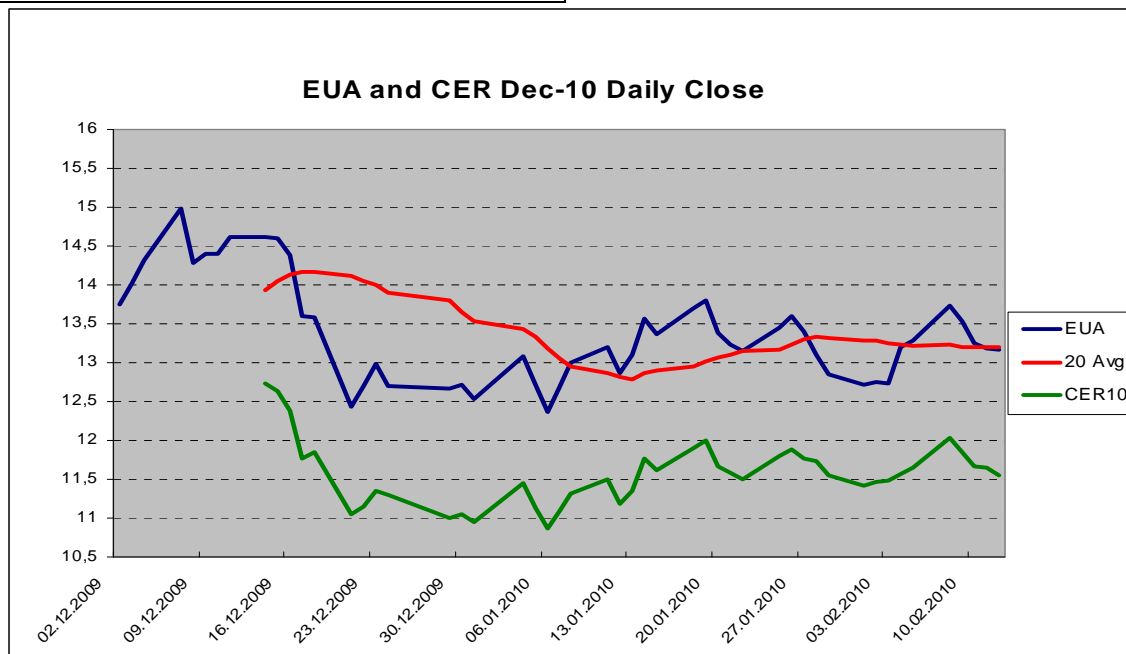

Product	Bid	Ask	Last
Hydro-08	-	0.04	0.02
Hydro-09	0.02	0.04	0.03
Hydro-10	0.09	0.12	0.12
Hydro-11	0.18	0.22	0.24
Hydro-12	0.27	0.32	0.30
Hydro-13	0.38	0.43	0.52
Wind-08		0.50	0.65
Wind-09	-	0.60	0.60
Wind-10		0.85	0.85
Wind-11		1.10	1.08
Wind-12		1.25	

*All prices € per MWh

Emission – EU ETS/CER:

Dec-10 remains within the 13.00 – 14.00 range after testing both 14 resistance level and 13 support level this week. The market lacked clear direction and the uncertainties remain about when and how much industrial selling will take place in the nearest weeks. In addition the market is unsure about the effects of 2010 allowance being issued at the end of this month.

CER Dec-10 ended at 11.55 on Friday.

	Bid	Ask	Last
Spot	12.90	13.00	13.00
EUA Dec-10	13.05	13.20	13.08
EUA Dec-11	13.50	13.60	13.55
CER Dec-10	11.50	11.65	11.55
CER Dec-11	11.35	11.50	11.47

* Price levels at 16.00 CET