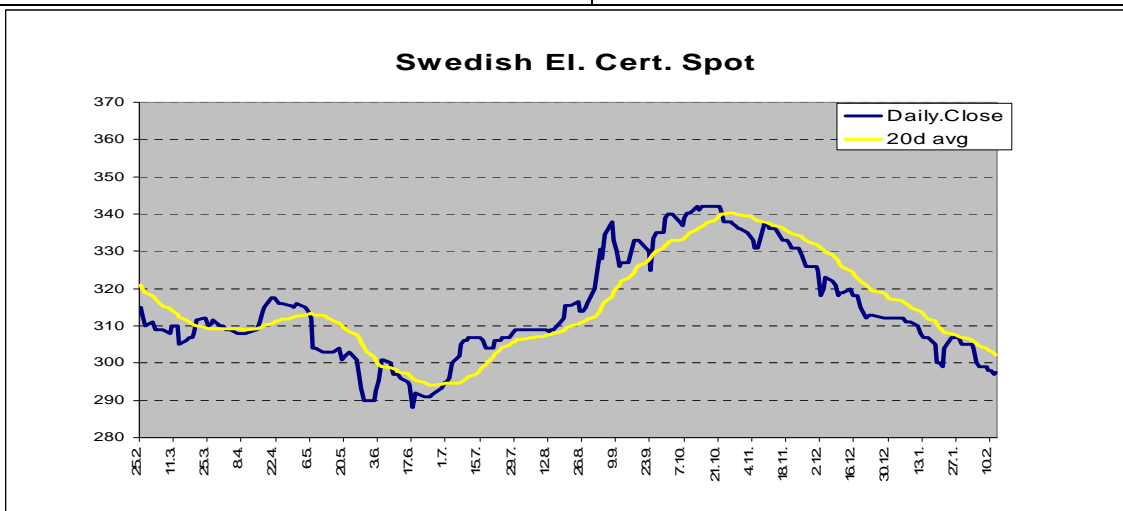

Green Markets Week 06 – 2010

Swedish el-certificates:

Spot and Mar-10 dropped below SEK 300 this week as the downward trend continued. Also this week, market depth has been thin across the curve. Especially at the back end of the curve there is hardly been any activity. The Mar-10/Mar-11 spread has narrowed to SEK 10.

Main activity was in spot, Mar-10 and Mar-11.

Product	Bid	Ask	Last	Close	Product	Bid	Ask	Last	Close
Spot	297.00	299.00	297.00	297.00	Mar-12	317.00	323.00	320.50	320.50
Mar-10	297.00	299.00	297.00	297.00	Mar-13	324.00	329.00	329.00	329.00
Mar-11	307.00	310.00	307.00	307.00	Mar-14	329.00	336.00	335.00	335.00